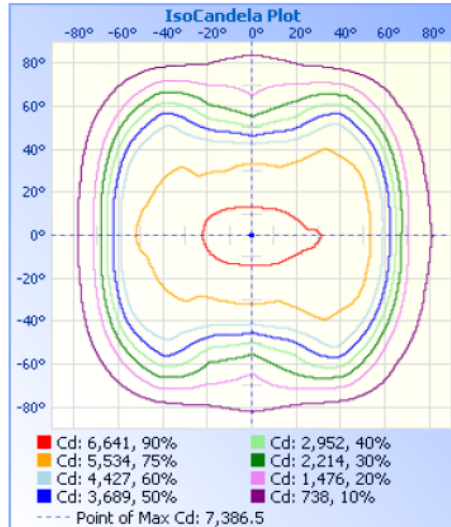

## DIMENSIONS:

12-1/2"(W) x 17"(H) x 2-3/4"(D) x 12-1/4"(SF)

### LIGHTING SPECIFICATIONS:

- Dimmable
- LED type/brand: SMD 3030/ Philips Lumileds LEDs
- Total lumens: 25684lm and 21578lm
- Color temperature: 3000K / 4000K / 5000K / 5700K
- Color rendering index: 80
- Beam angle: 120x90°
- Luminance: 21490Lm (DLC)
- Luminous Efficiency: 99 Lm/W (DLC )
- LED quantity: 240 PCS
- LED efficacy: 120Lm/W

**PHOTOMETRICS:**

Spectral Power Distribution & Chromaticity Diagram

**ILLUMINANCE PLOTS**

**Photometric Data**

**ISOCANDELA DIAGRAM**

**ISOLUX DIAGRAM**