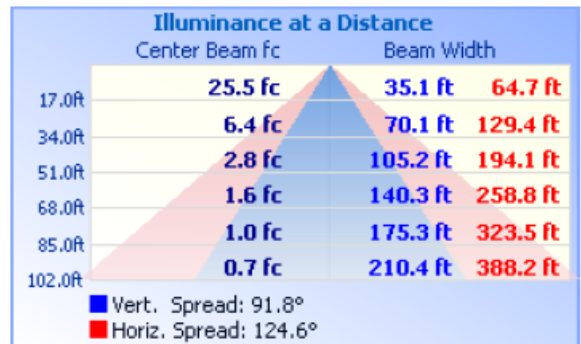

### LIGHTING SPECIFICATIONS:

- Dimmable
- LED type/brand: SMD 3030/ Philips Lumileds LEDs
- Total lumens: 25684lm and 21578lm
- Color temperature: 3000K / 4000K / 5000K / 5700K
- Color rendering index: 80
- Beam angle: 120x90°
- Luminance: 21490Lm (DLC)
- Luminous Efficiency: 99 Lm/W (DLC )
- LED quantity: 240 PCS
- LED efficacy: 120Lm/W

**PHOTOMETRICS:**

Spectral Power Distribution & Chromaticity Diagram

**ILLUMINANCE PLOTS**

**Photometric Data**

**ISOCANDELA DIAGRAM**

**ISOLUX DIAGRAM**