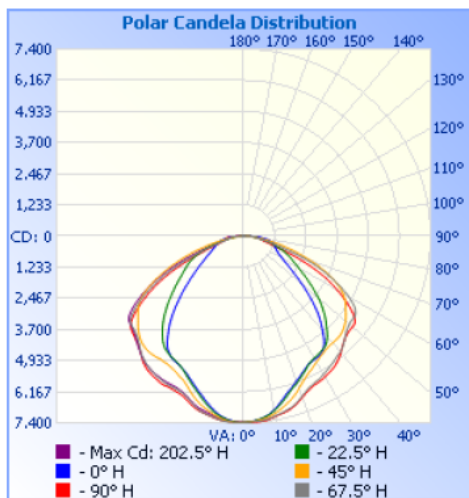

## DIMENSIONS:

12-1/2"(W) x 17"(H) x 2-3/4"(D) x 12-1/4"(SF)

### LIGHTING SPECIFICATIONS:

- Dimmable
- LED type/brand: SMD 3030/ Philips Lumileds LEDs
- Total lumens: 25684lm and 21578lm
- Color temperature: 3000K / 4000K / 5000K / 5700K
- Color rendering index: 80
- Beam angle: 120x90°
- Luminance: 21490Lm (DLC)
- Luminous Efficiency: 99 Lm/W (DLC )
- LED quantity: 240 PCS
- LED efficacy: 120Lm/W

**PHOTOMETRICS:**

Spectral Power Distribution & Chromaticity Diagram

**ILLUMINANCE PLOTS**

**Photometric Data**

**ISOCANDELA DIAGRAM**

**ISOLUX DIAGRAM**