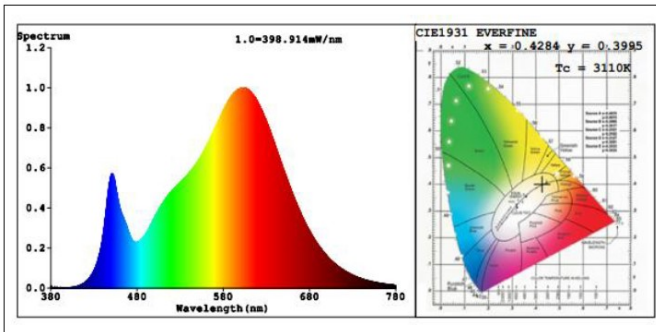

### LIGHTING SPECIFICATIONS:

- Dimmable
- LED type/brand: SMD 3030/ Philips Lumileds LEDs
- Total lumens: 25684lm and 21578lm
- Color temperature: 3000K / 4000K / 5000K / 5700K
- Color rendering index: 80
- Beam angle: 120x90°
- Luminance: 21490Lm (DLC)
- Luminous Efficiency: 99 Lm/W (DLC )
- LED quantity: 240 PCS
- LED efficacy: 120Lm/W

**PHOTOMETRICS:**

Spectral Power Distribution & Chromaticity Diagram

**ILLUMINANCE PLOTS**

**Photometric Data**

**ISOCANDELA DIAGRAM**

**ISOLUX DIAGRAM**