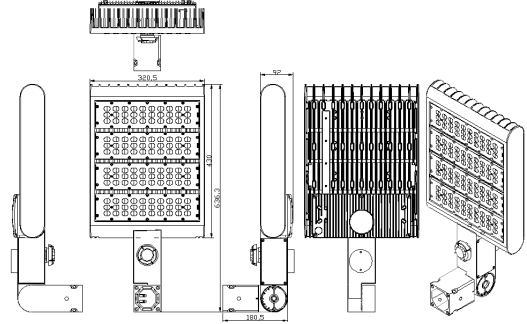

DIMENSIONS:

12-1/2"(W) x 17"(H) x 2-3/4"(D) x 12-1/4"(SF)

Other Options (Field Installed):

Order fixture:

LF3-220CW LF3-220WW

Order Mounting: LF3-SF Slip fitter

LF3-YOK Yoke

LF3-220CW-SF LF3-220WW-SF

LED Flood Lights 3 Series with Slip Fitter

Ideal for general site lighting, alleys, loading docks, doorways, pathway, parking areas. Replace existing HID flood lights/wall packs Great for use with motion sensors or other instant on/off controls. Solid state lighting technology for long life, low maintenance and high efficiency.

ELECTRICAL SPECIFICATIONS:

- Voltage: 100-277VAC 50/60Hz
- Wattage: 220W
- Input current: 2.7A Max
- Other wattages: 80W, 100W, 150W, 300W
- Power factor: PF>0.90
- Output voltage: 36-60VDC
- Output current: 5.3A
- Driver efficiency: 88%

HOUSING SPECIFICATIONS:

- Die-cast aluminum with powder coat finish (Dark Bronze)
- Operating temperature: -30 — +40 °C
- Lifespan: 50000Hrs.
- IP rating: IP65, Wet Locations
- 100% dip-tested under load
- Main Structure: aluminum + Optical Lens
- Storage temperature humidity: -40 — +80 °C ,10—90% RH